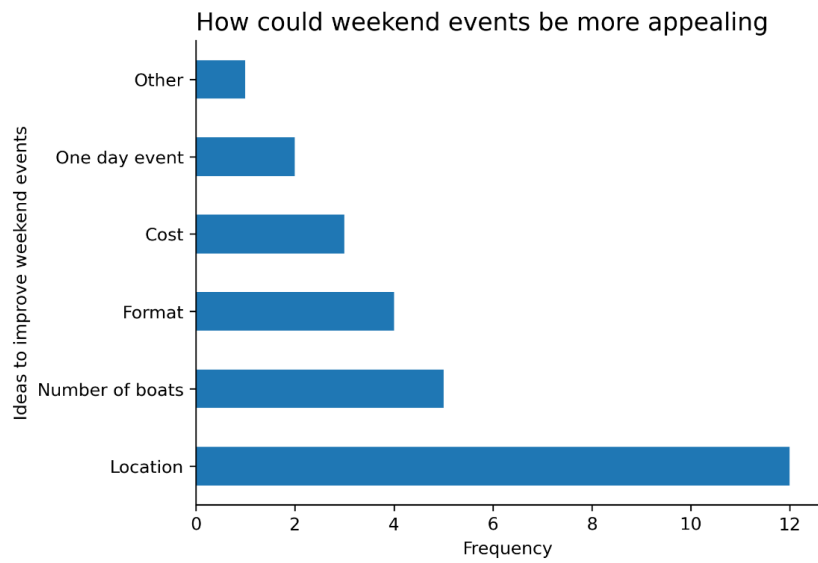

Rs 800 Class Survey Results