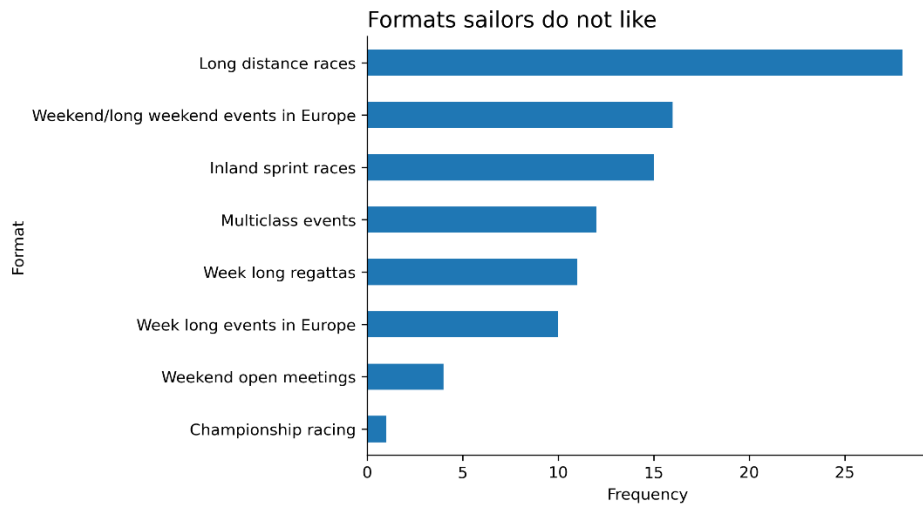

Rs 800 Class Survey Results